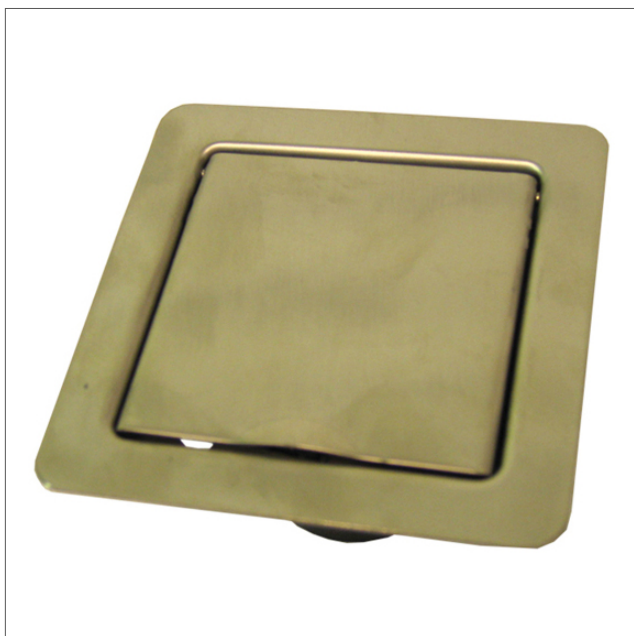

SUVA-02

Comfort vacuum cleaning \varnothing 32 mm

Stainless steel wall inlet, quadratic.

SUVA-02 - Suction floor inlet

Art.nr	Weight (kg)
SUVA-02	0.15